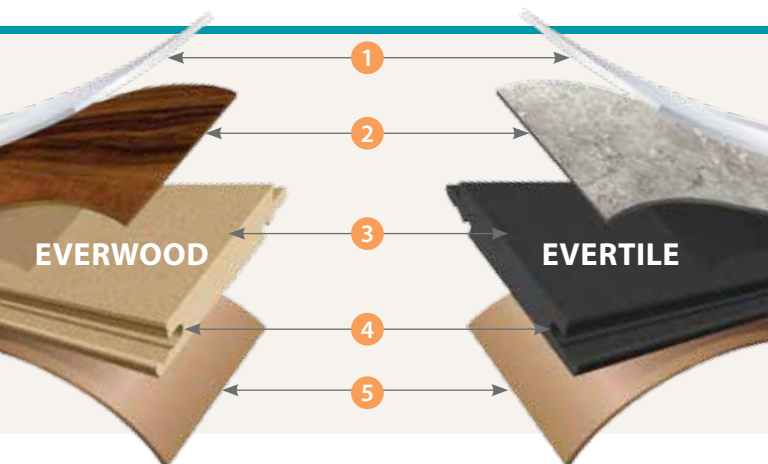

HOW IT'S MADE.

Ultra-Stable. Dent Resistant. Waterproof.

1 Top Layer

- Ultra-thick .5mm (20 mils) wear layer for ultimate wear resistance
- Protected with TORLYS scratch resistant coating
- Superior cleanability and stain resistance
- Warranted for 25 years of residential and 10 years of commercial use

2 Decorative Layer

- Beautiful and authentic looks
- Deep rich textures
- Fade resistant

3 TORLYS Ultra-Stable Smart Core

- More than twice as thick as the industry standard
- No telegraphing of minor subfloor imperfections
- 100% waterproof
- Ultra-stable for gap and peak free performance
- High density for the ultimate in dent resistance
- No need for unsightly expansion strips in most residential applications

4 TORLYS Uniclic® Joint

- Exclusively engineered for demanding commercial applications
- Gap free installations
- Easy repairs with the TORLYS Bulldog Easy Plank Replacer™

5 TORLYS CorkPlus™ Underlay

- Quiet underfoot as well as in the room below
- Built-in for cost and time effective premium installations
- Microban® antimicrobial protection protects against mould and mildew