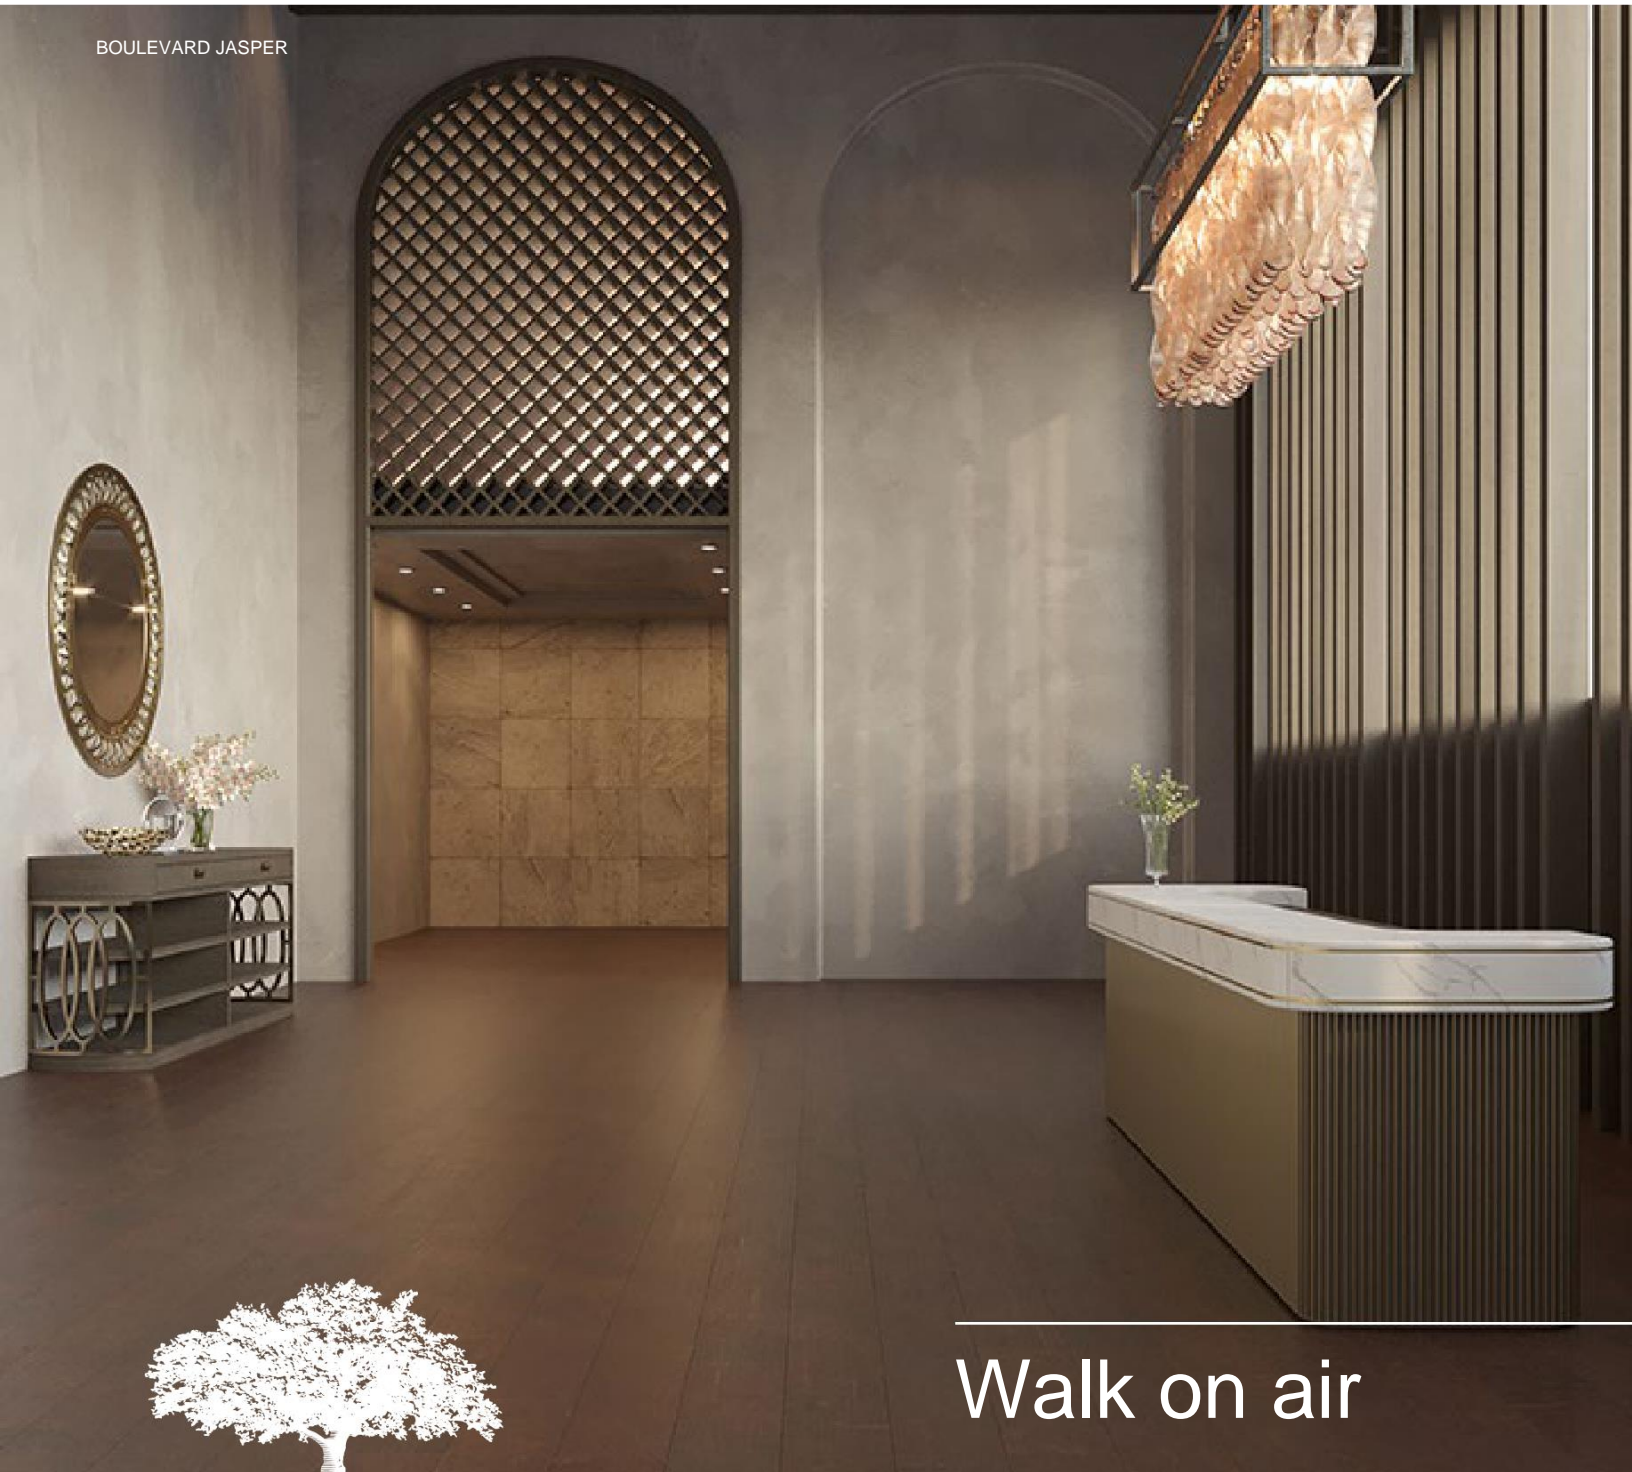

CorkXP
Designer

TORLYS
smart floors

BOULEVARD JASPER

Walk on air

LEED®