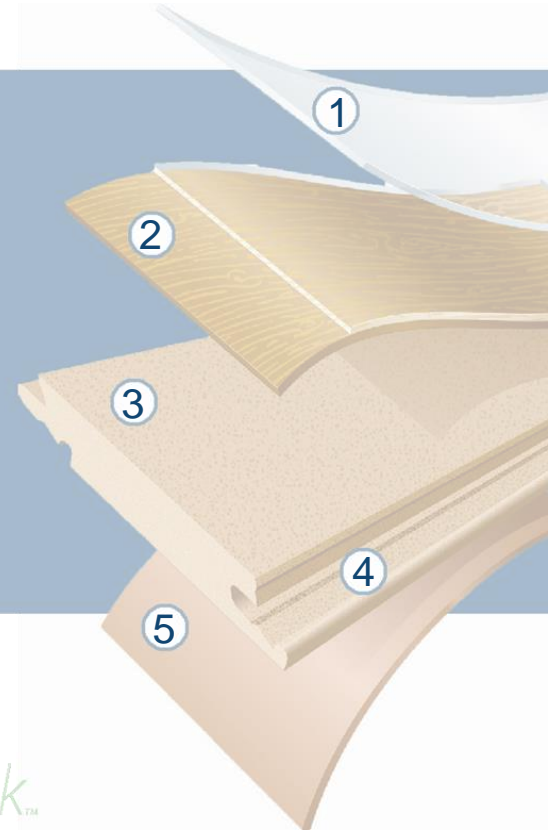

Quality Built-In

1. **TORLYS Maxx Commercial Finish**
  Antimicrobial | Anti-Wear
2. **Decorative Layer**
  Real wood-like patterns featuring natural designs.
3. **TORLYS Smart Core**
  Dent resistant and strong.
4. **TORLYS Uniclic® Joint**
  The most advanced, gap-resistant joint system available today.
5. **Bottom Layer**
  Provides moisture protection to the core and added stability.

Sound Ratings

Pair your TORLYS laminate with a TORLYS underlayment for superior installation results. Contact TORLYS for a copy of test reports.